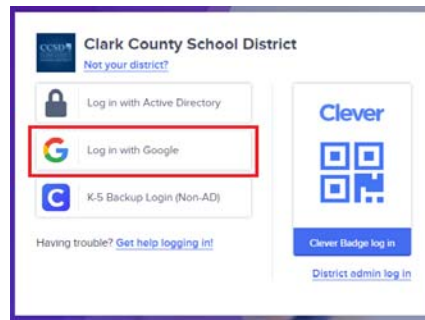

Monaco Middle School Technology Information

Logging Into Canvas through Clever

STEP 1: Go to clever.ccsd.net

PASO 1: Vaya a clever.ccsd.net

STEP 2: Click "Login with Google".

PASO 2: Haga clic en "Iniciar sesión con Google".